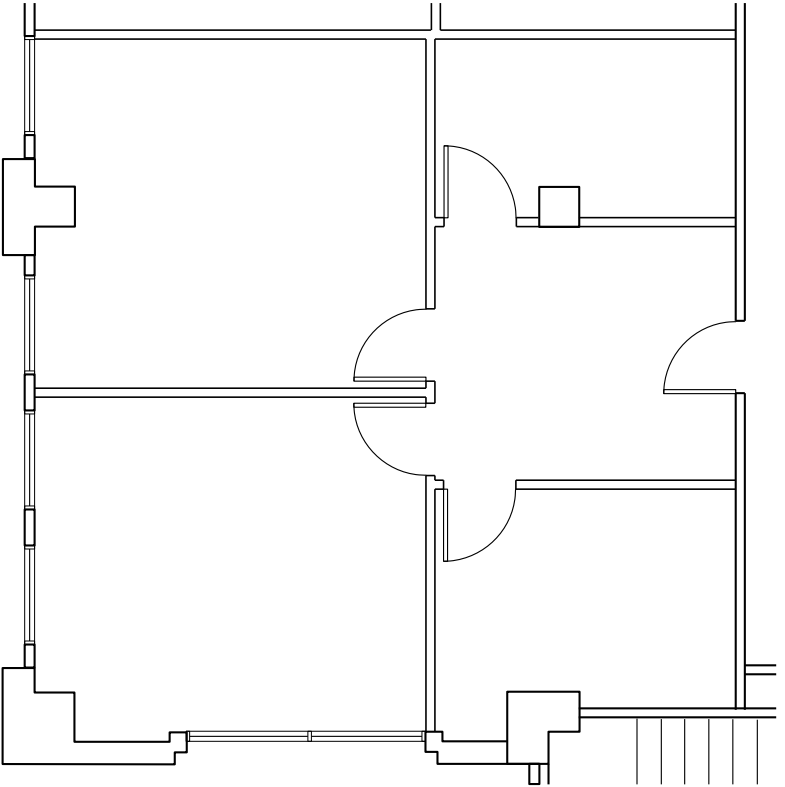

SUITE 500
852 USF / 971 RSF

Wells Fargo - 2028 E. Ben White Blvd.

Scale: 1/16" = 1'-0"

Project Number

1114-00

Date

January 3, 2012